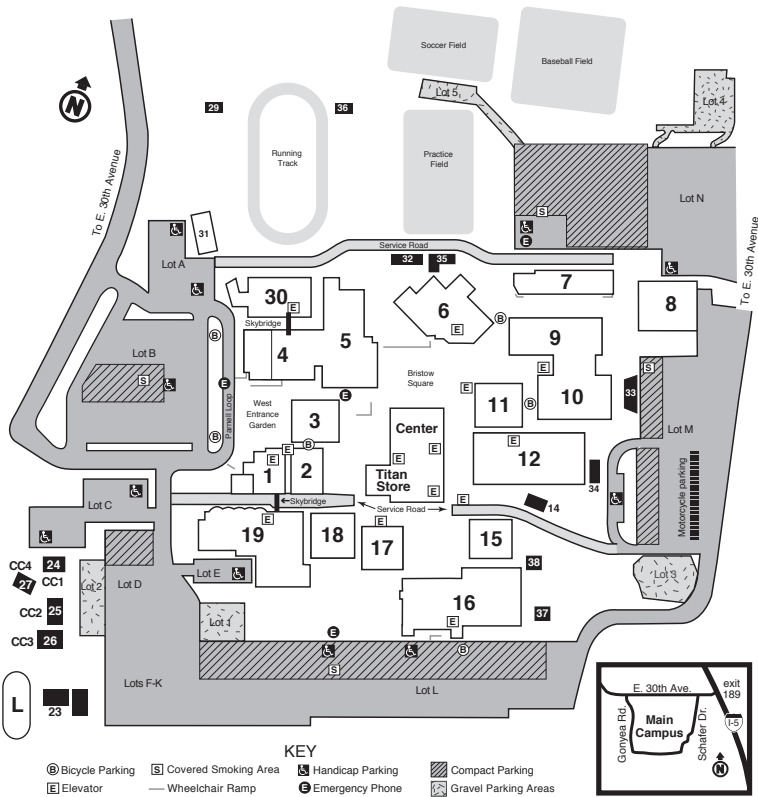

# Lane Community College Main Campus

4000 East 30th Avenue ▪ Eugene, Oregon 97405 ▪ (541) 463-3000

Academic Learning Skills.....	11	Cooperative Education.....	19	Longhouse.....	31
Academic Technology Center.....	1	Counseling & Career.....	1	Manufacturing Technology.....	12
Academic & Tutoring Center.....	9	Culinary & Hospitality.....	19	Mathematics.....	16
Services.....	3	Diesel Technology.....	15	Media Arts.....	18
Administration.....	1	Drafting.....	16	Multicultural Center.....	1
Admissions.....	1	Engineering.....	16	Performing Arts.....	6
Adult Basic & Secondary Education.....	11	English as a Second Language.....	11	Physical Education /Gymnasium.....	5
Advanced Technology.....	15	Enrollment Services.....	1	Printing & Graphics.....	7
Advising.....	1	Facilities Management & Planning.....	7	Public Safety.....	12
Apprenticeship.....	15	Financial Aid.....	1	Renaissance Room.....	Center
Archives.....	4	First Year Experience.....	1	Science.....	16
Art Galleries.....	11	Fitness Center.....	5	Shipping & Receiving.....	7
Athletics.....	5	Food Court.....	Center	Social Science.....	Center
Automotive Tech.....	9	Foundation.....	19	Specialized Support Services.....	11
Boardroom.....	3	Gender Equity Center.....	1	Student Help Desk (SHed).....	Center
Business Department.....	19	Health & Wellness.....	30	Student Life.....	1
Career Pathways.....	4	Health Clinic.....	18	Student Services.....	1
Center for Accessible Resources.....	19	Health Professions.....	30	Testing - Instructional.....	Center
Center for Meeting & Learning.....	19	High School Connections.....	19	Testing - Placement/GED.....	1
Child Care.....	24-27	Human Resources.....	3	Theatre Box Office.....	6
Computer Information Technology.....	19	International Program.....	11	Titan Store.....	Center
Construction Technology.....	12	Language, Literature & Communications.....	Center	TRIO Learning Center.....	1
		Learning Garden.....	L	Veteran Center.....	19
		Library.....	Center	Visual Arts.....	11
				Welding.....	8