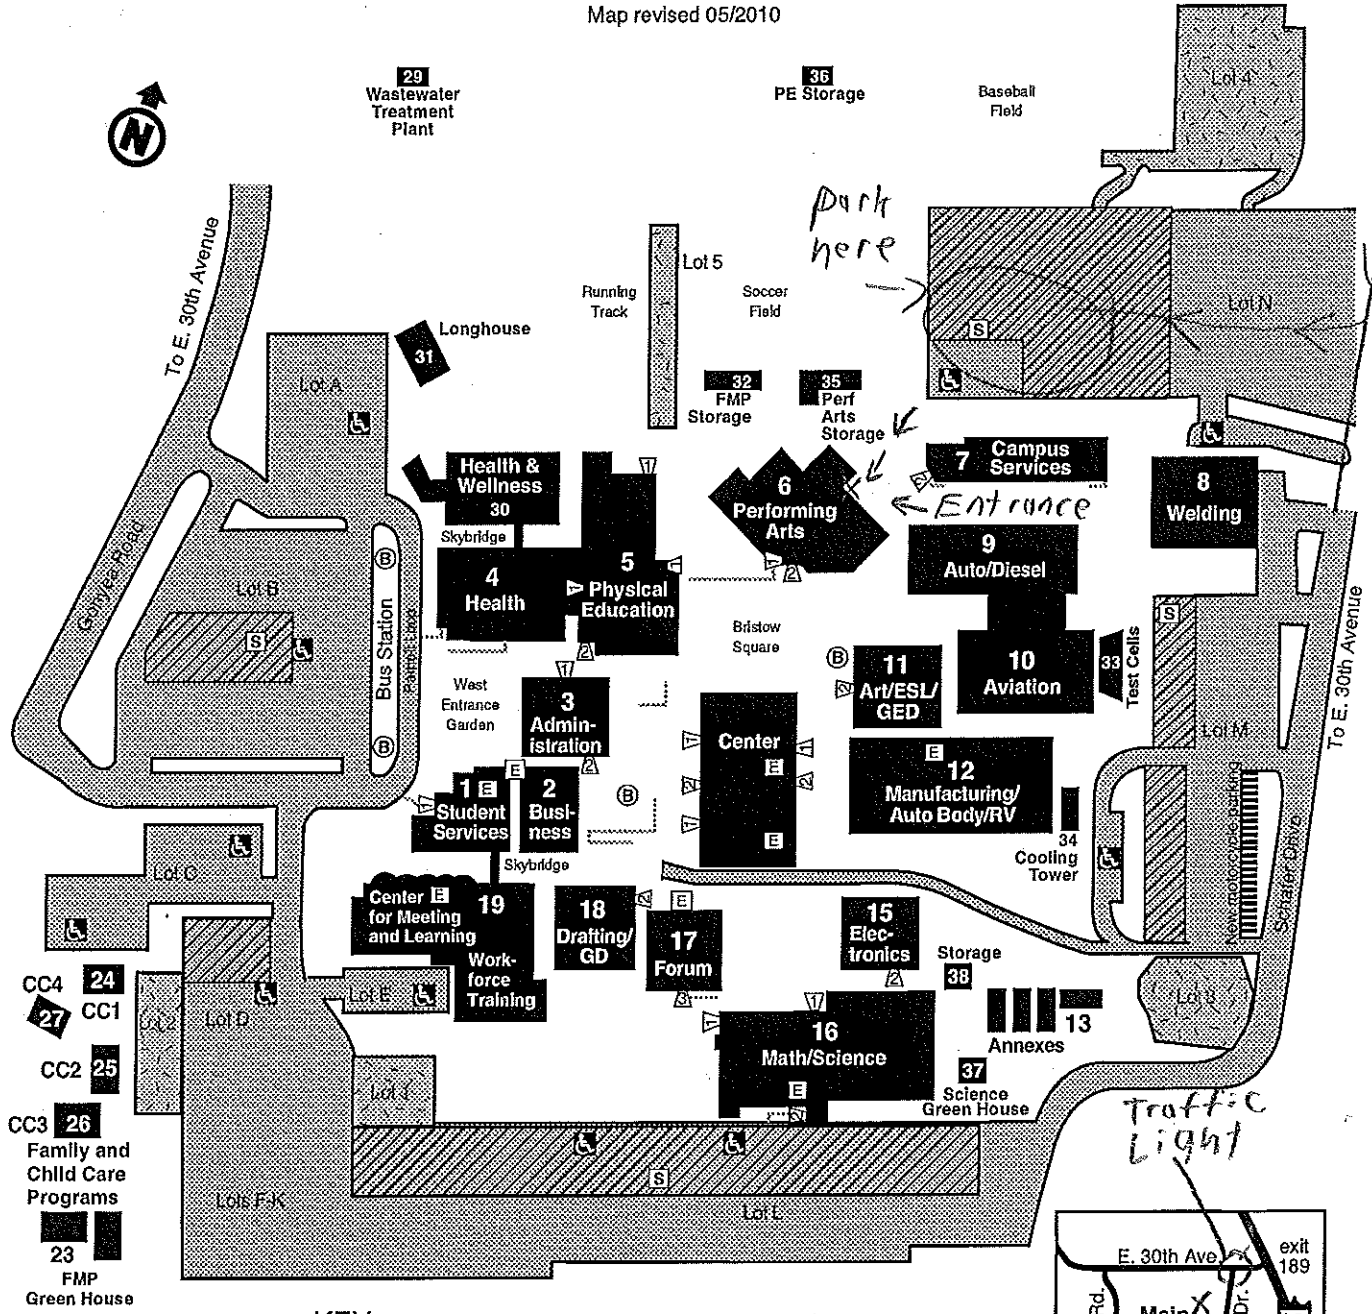

Traffic Light

30th Ave

Lane Community College Main Campus

4000 East 30th Avenue ▪ Eugene, Oregon 97405 ▪ (541) 463-3000

Map revised 05/2010

Park here

ENTRANCE

Traffic Light

KEY

- Ⓟ Bicycle Parking
- Ⓜ Elevator
- Wheelchair Ramp
- Ⓢ Covered Smoking Area
- Ⓜ Electric Door—number designates floor
- ♿ Parking with Handicapped Permit
- ▨ Compact parking
- ▨ Gravel Parking Areas
- ≡ New motorcycle parking