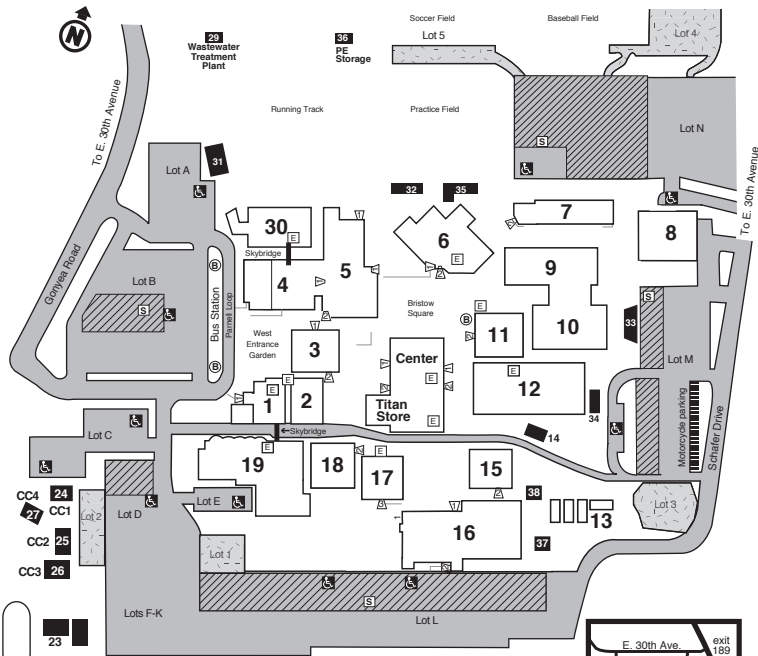

# Lane Community College Main Campus

4000 East 30th Avenue ▪ Eugene, Oregon 97405 ▪ (541) 463-3000

## KEY

- Ⓟ Bicycle Parking
- Ⓜ Elevator
- Wheelchair Ramp
- Ⓢ Covered Smoking Area
- Ⓛ Electric Door  
number designates floor
- ♿ Parking with Handicapped Permit
- ▨ Compact parking
- ▨ Gravel Parking Areas
- New motorcycle parking