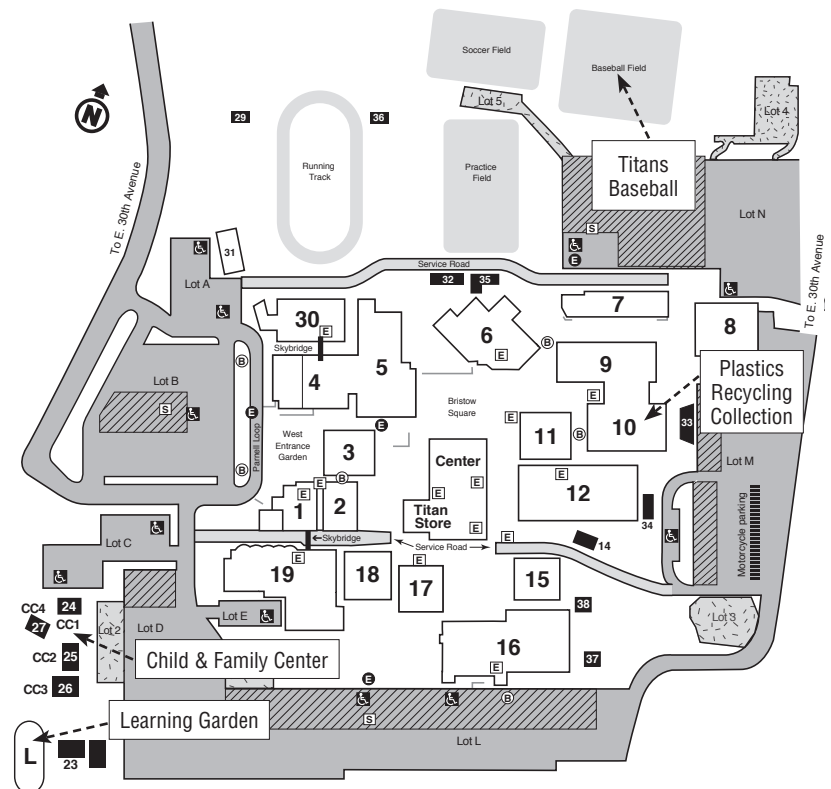

Restrooms

- Building 5, Gym Lobby
- Center building, floors one and two

Lunch/Food Options

- Titan Store, first floor Center - Free popcorn. Pizza, hot dogs, sandwiches, salads and more for sale
- Doug's Place, First floor Center - Chicken fingers, chicken and rice, fries, vegetarian option
- J&J Java, second floor Center, Coffee, tea, desserts, snacks, limited lunch items