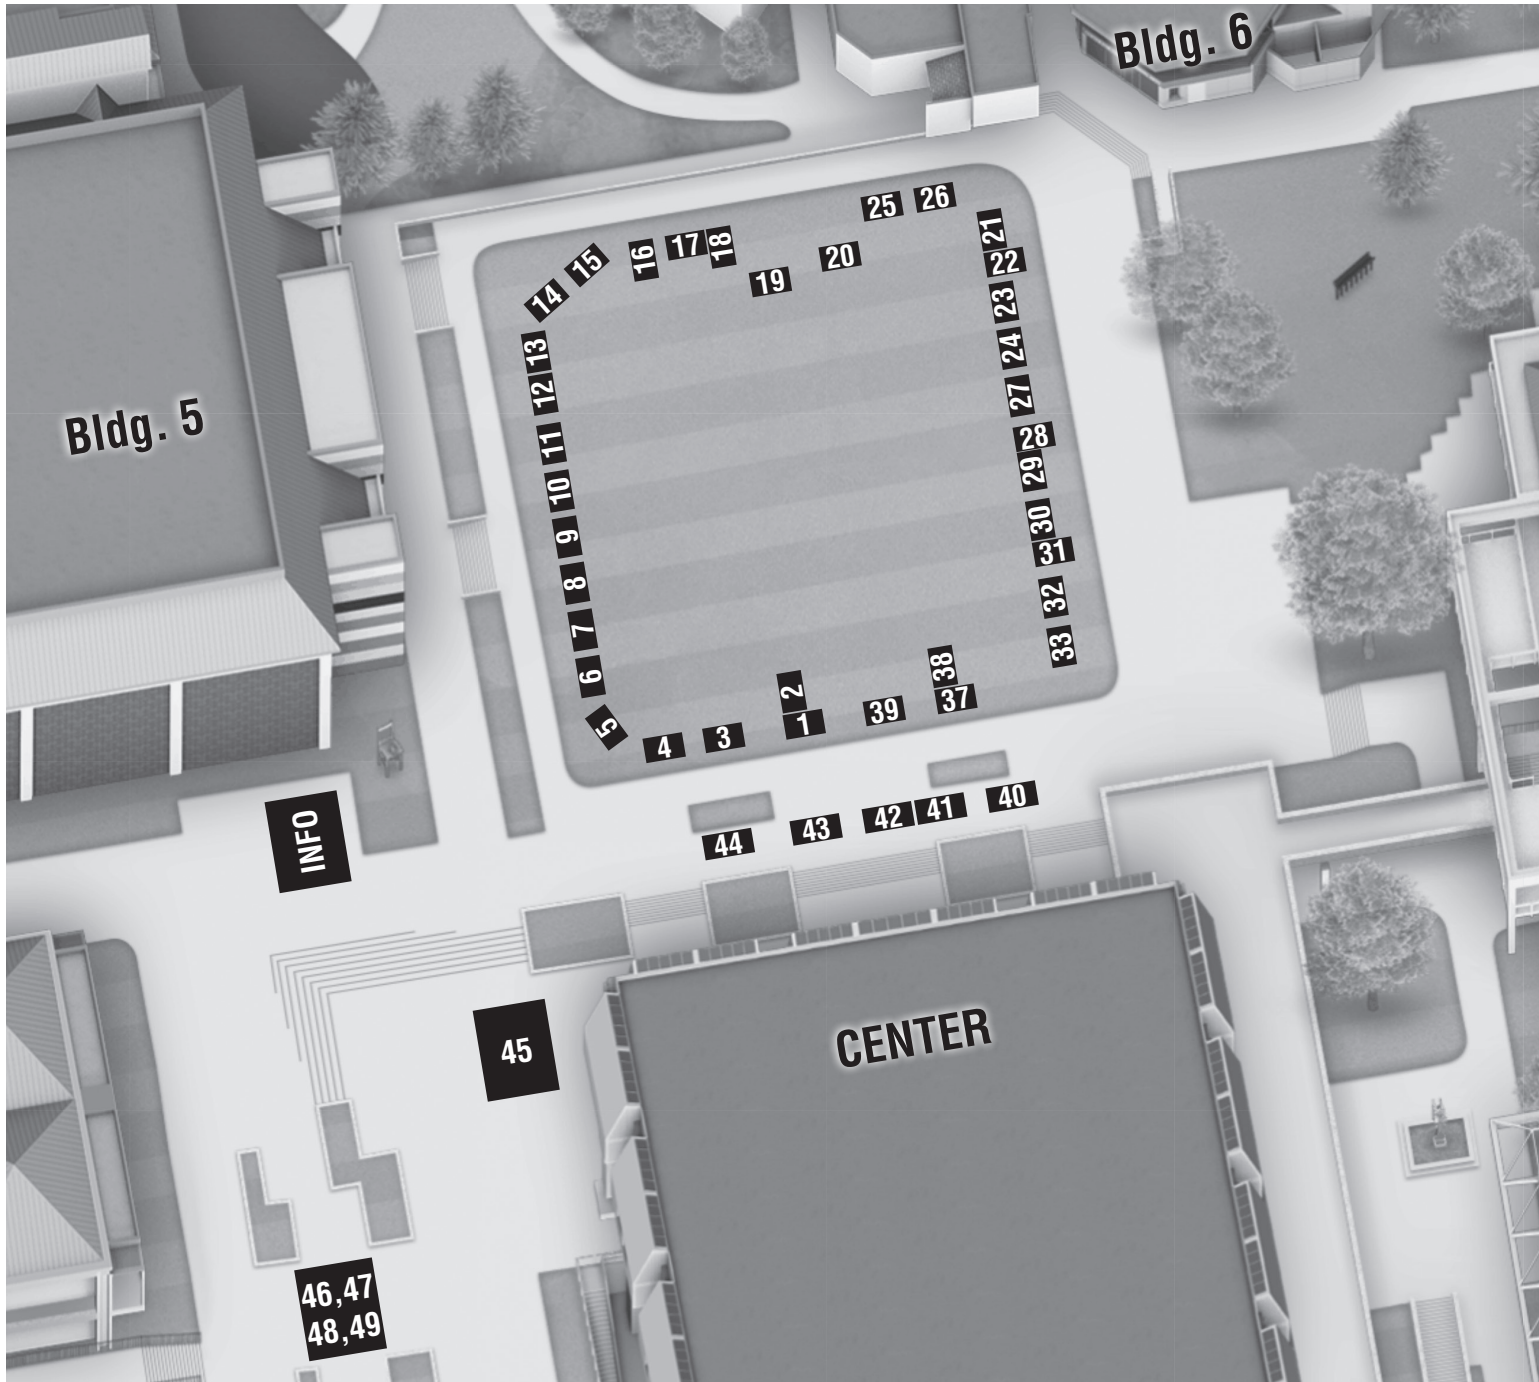

LCC Community Day 2022

LEGEND

Gender Equity Center	1, 2
Center for Student Engagement	3
MEChA	4
Athletics	5
Table Tennis Club Council of Clubs	6
Public Safety	7
Political Science and History	8
Communication Studies	9
Career Pathways	10
Arts & Humanities/Languages	11
College & Career Foundations	12, 13
Career Exploration/Scholarships /Success Coaching	14
Health Professions Department /Massage Therapy	15
Child and Family Education: Lane Child and Family Center and Quality Care Connections	16, 17, 18
Early Childhood Education	19
Pacific University Teacher Education	20
Library	21, 22
Academic and Tutoring Services	23
LaneOnline	24
Aviation Academy	25
Unmanned Aircraft Systems	26
Performing Arts	27
Visual Arts	28, 29
Earth and Environmental Sciences	30
Sustainability Coordinator AAS Degree (Science Department)	31
KDUK Radio	32
Engineering	33
Physics and Astronomy	37, 38
Energy Management	39
Anthropology	40
Social Science	41, 42
Business	43
Small Business Development Center	44
Mental Health and Wellness Center	45
Music	46, 47
Media Arts	48, 49

Restrooms

- Building 5, Gym Lobby
- Center building, floors one and two

Lunch/Food Options

- Titan Store, first floor Center - Free popcorn. Pizza, hot dogs, sandwiches, salads and more for sale
- Doug's Place, First floor Center - Chicken fingers, chicken and rice, fries, vegetarian option
- J&J Java, second floor Center, Coffee, tea, desserts, snacks, limited lunch items

Baños

- Edificio 5, vestíbulo del gimnasio
- Edificio central, pisos uno y dos

Opciones de comida/almuerzo

- Titan Store, primera planta del edificio central – Palomitas de maíz gratis. Pizza, perritos calientes, sándwiches y ensaladas a la venta
- Doug's Place, primera planta del edificio central – Dedos de pollo, pollo y arroz, papas fritas, opción vegetariana
- J&J Java, segundo piso del edificio central – Café, té, postres, bocadillos y artículos limitados para el almuerzo