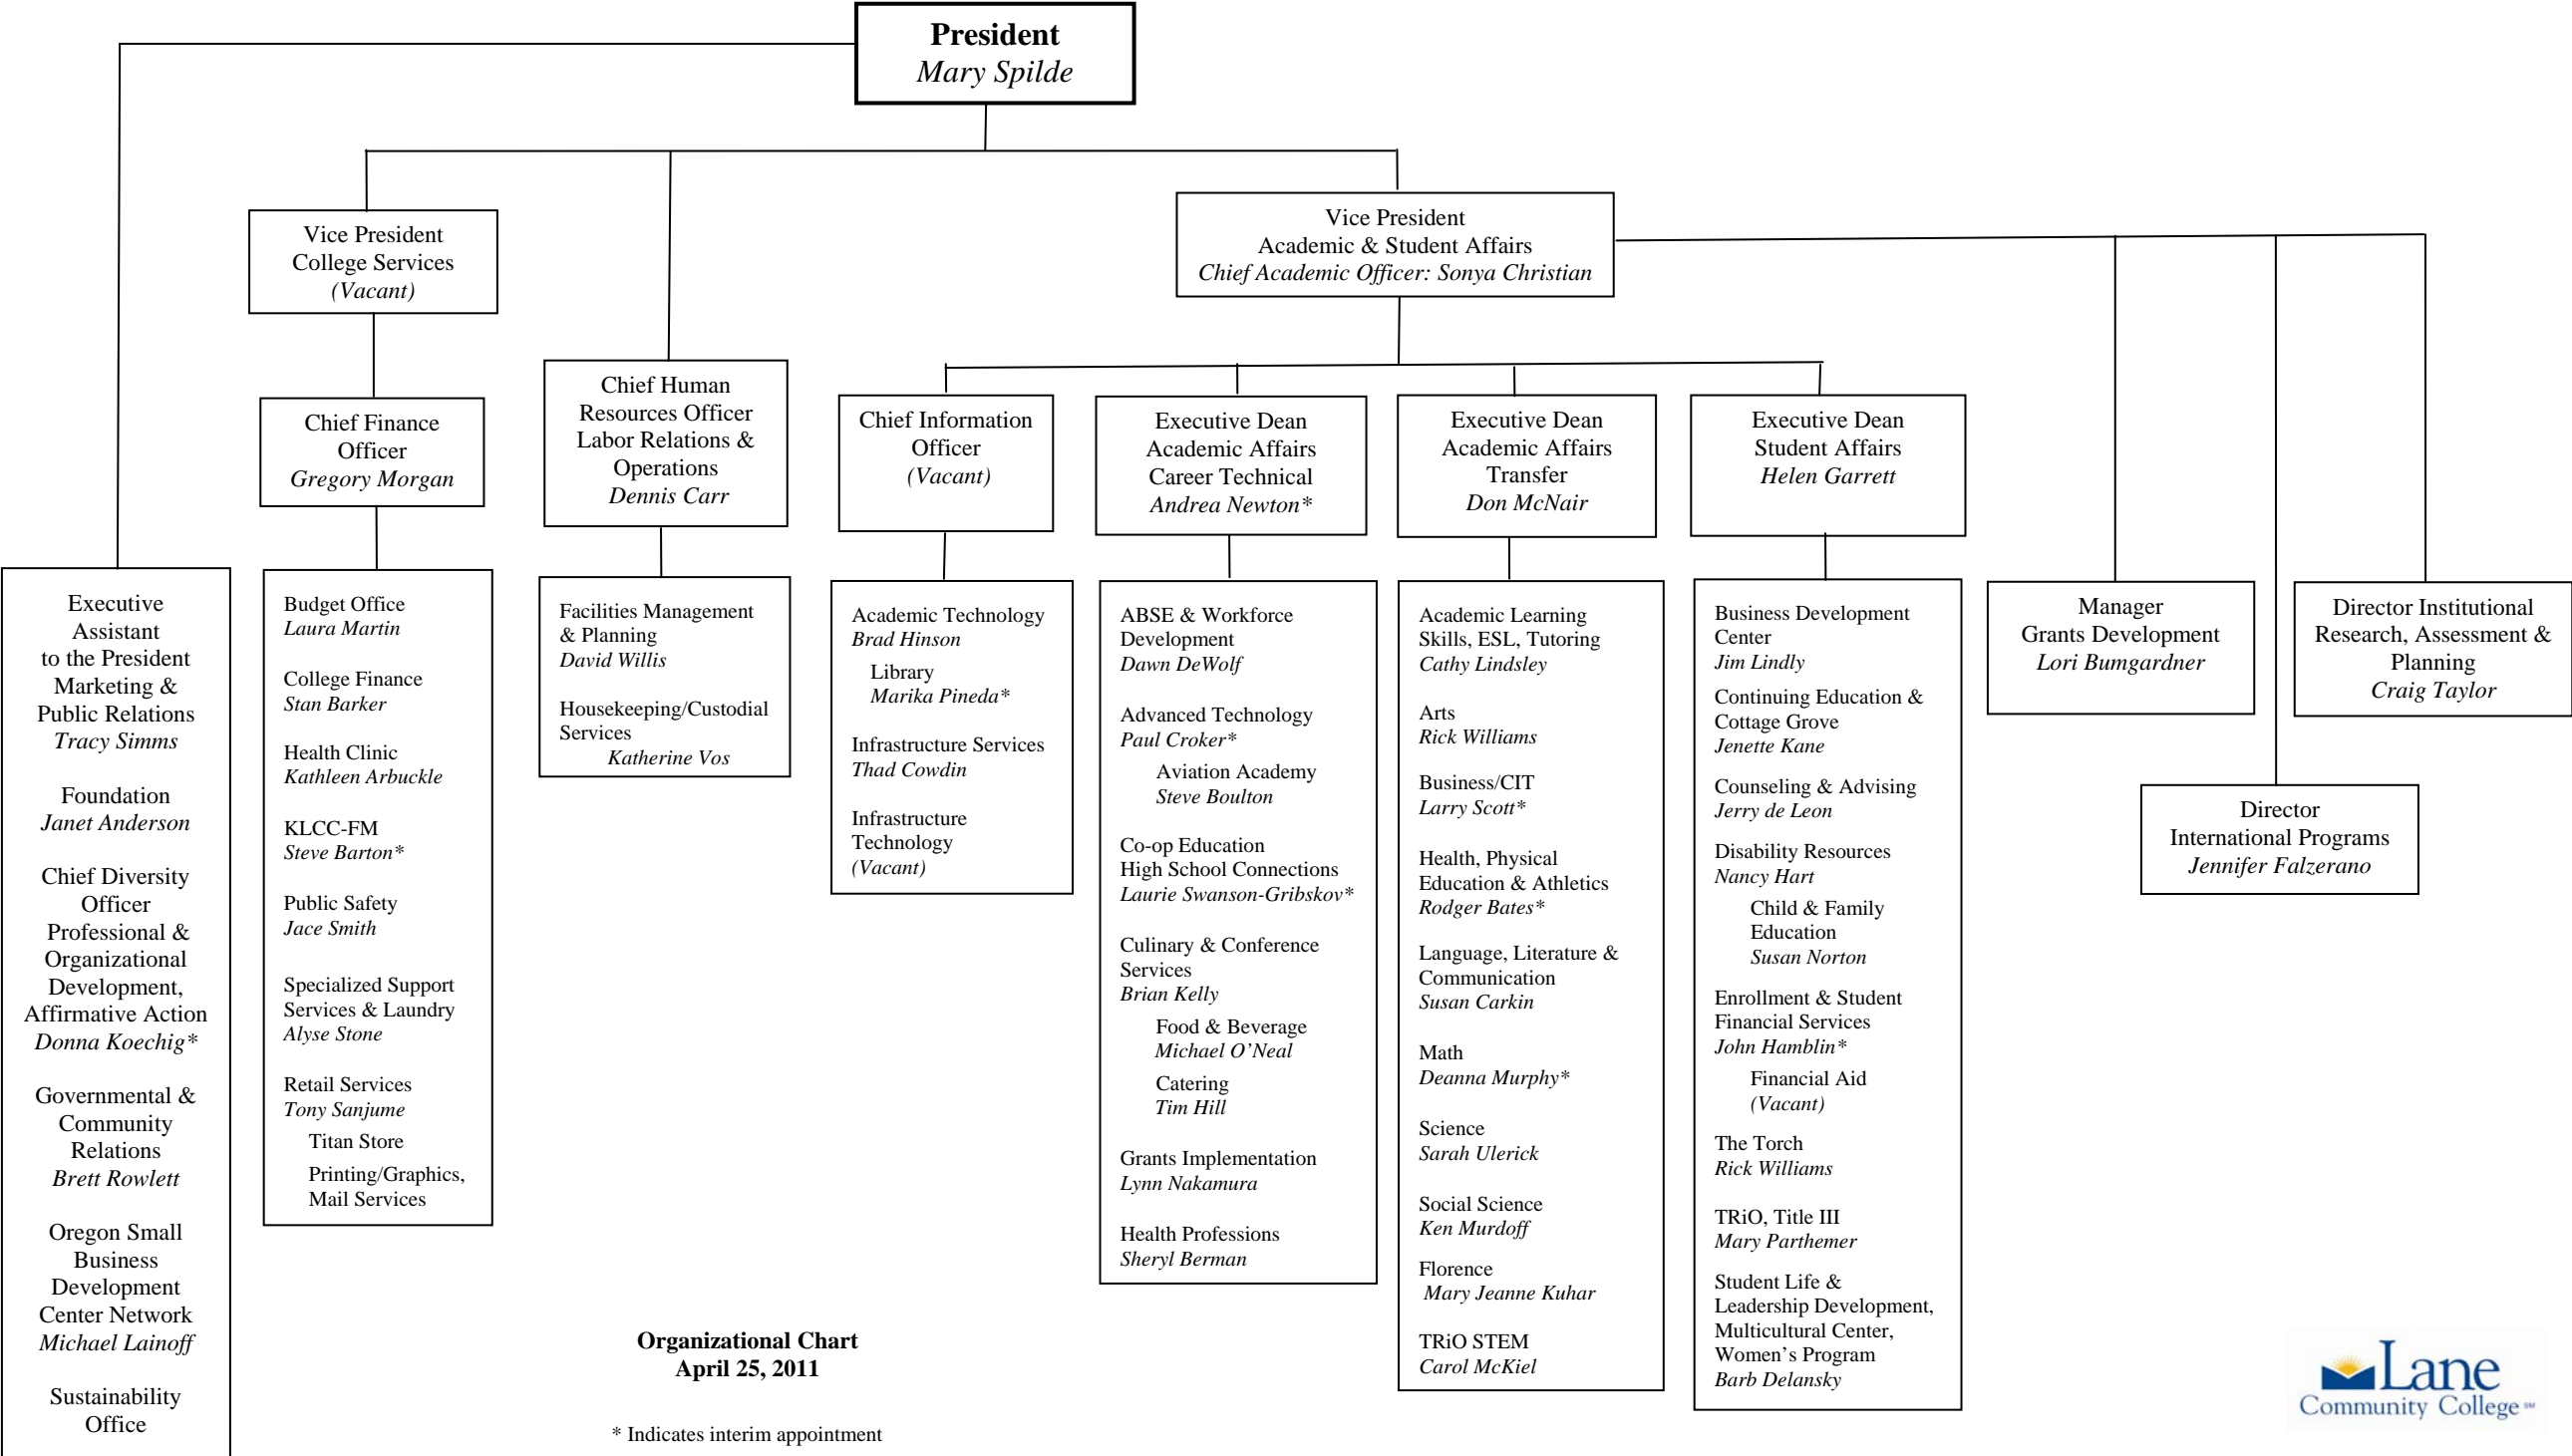

Lane Community College 2010-2011

Organizational Chart
April 25, 2011

* Indicates interim appointment