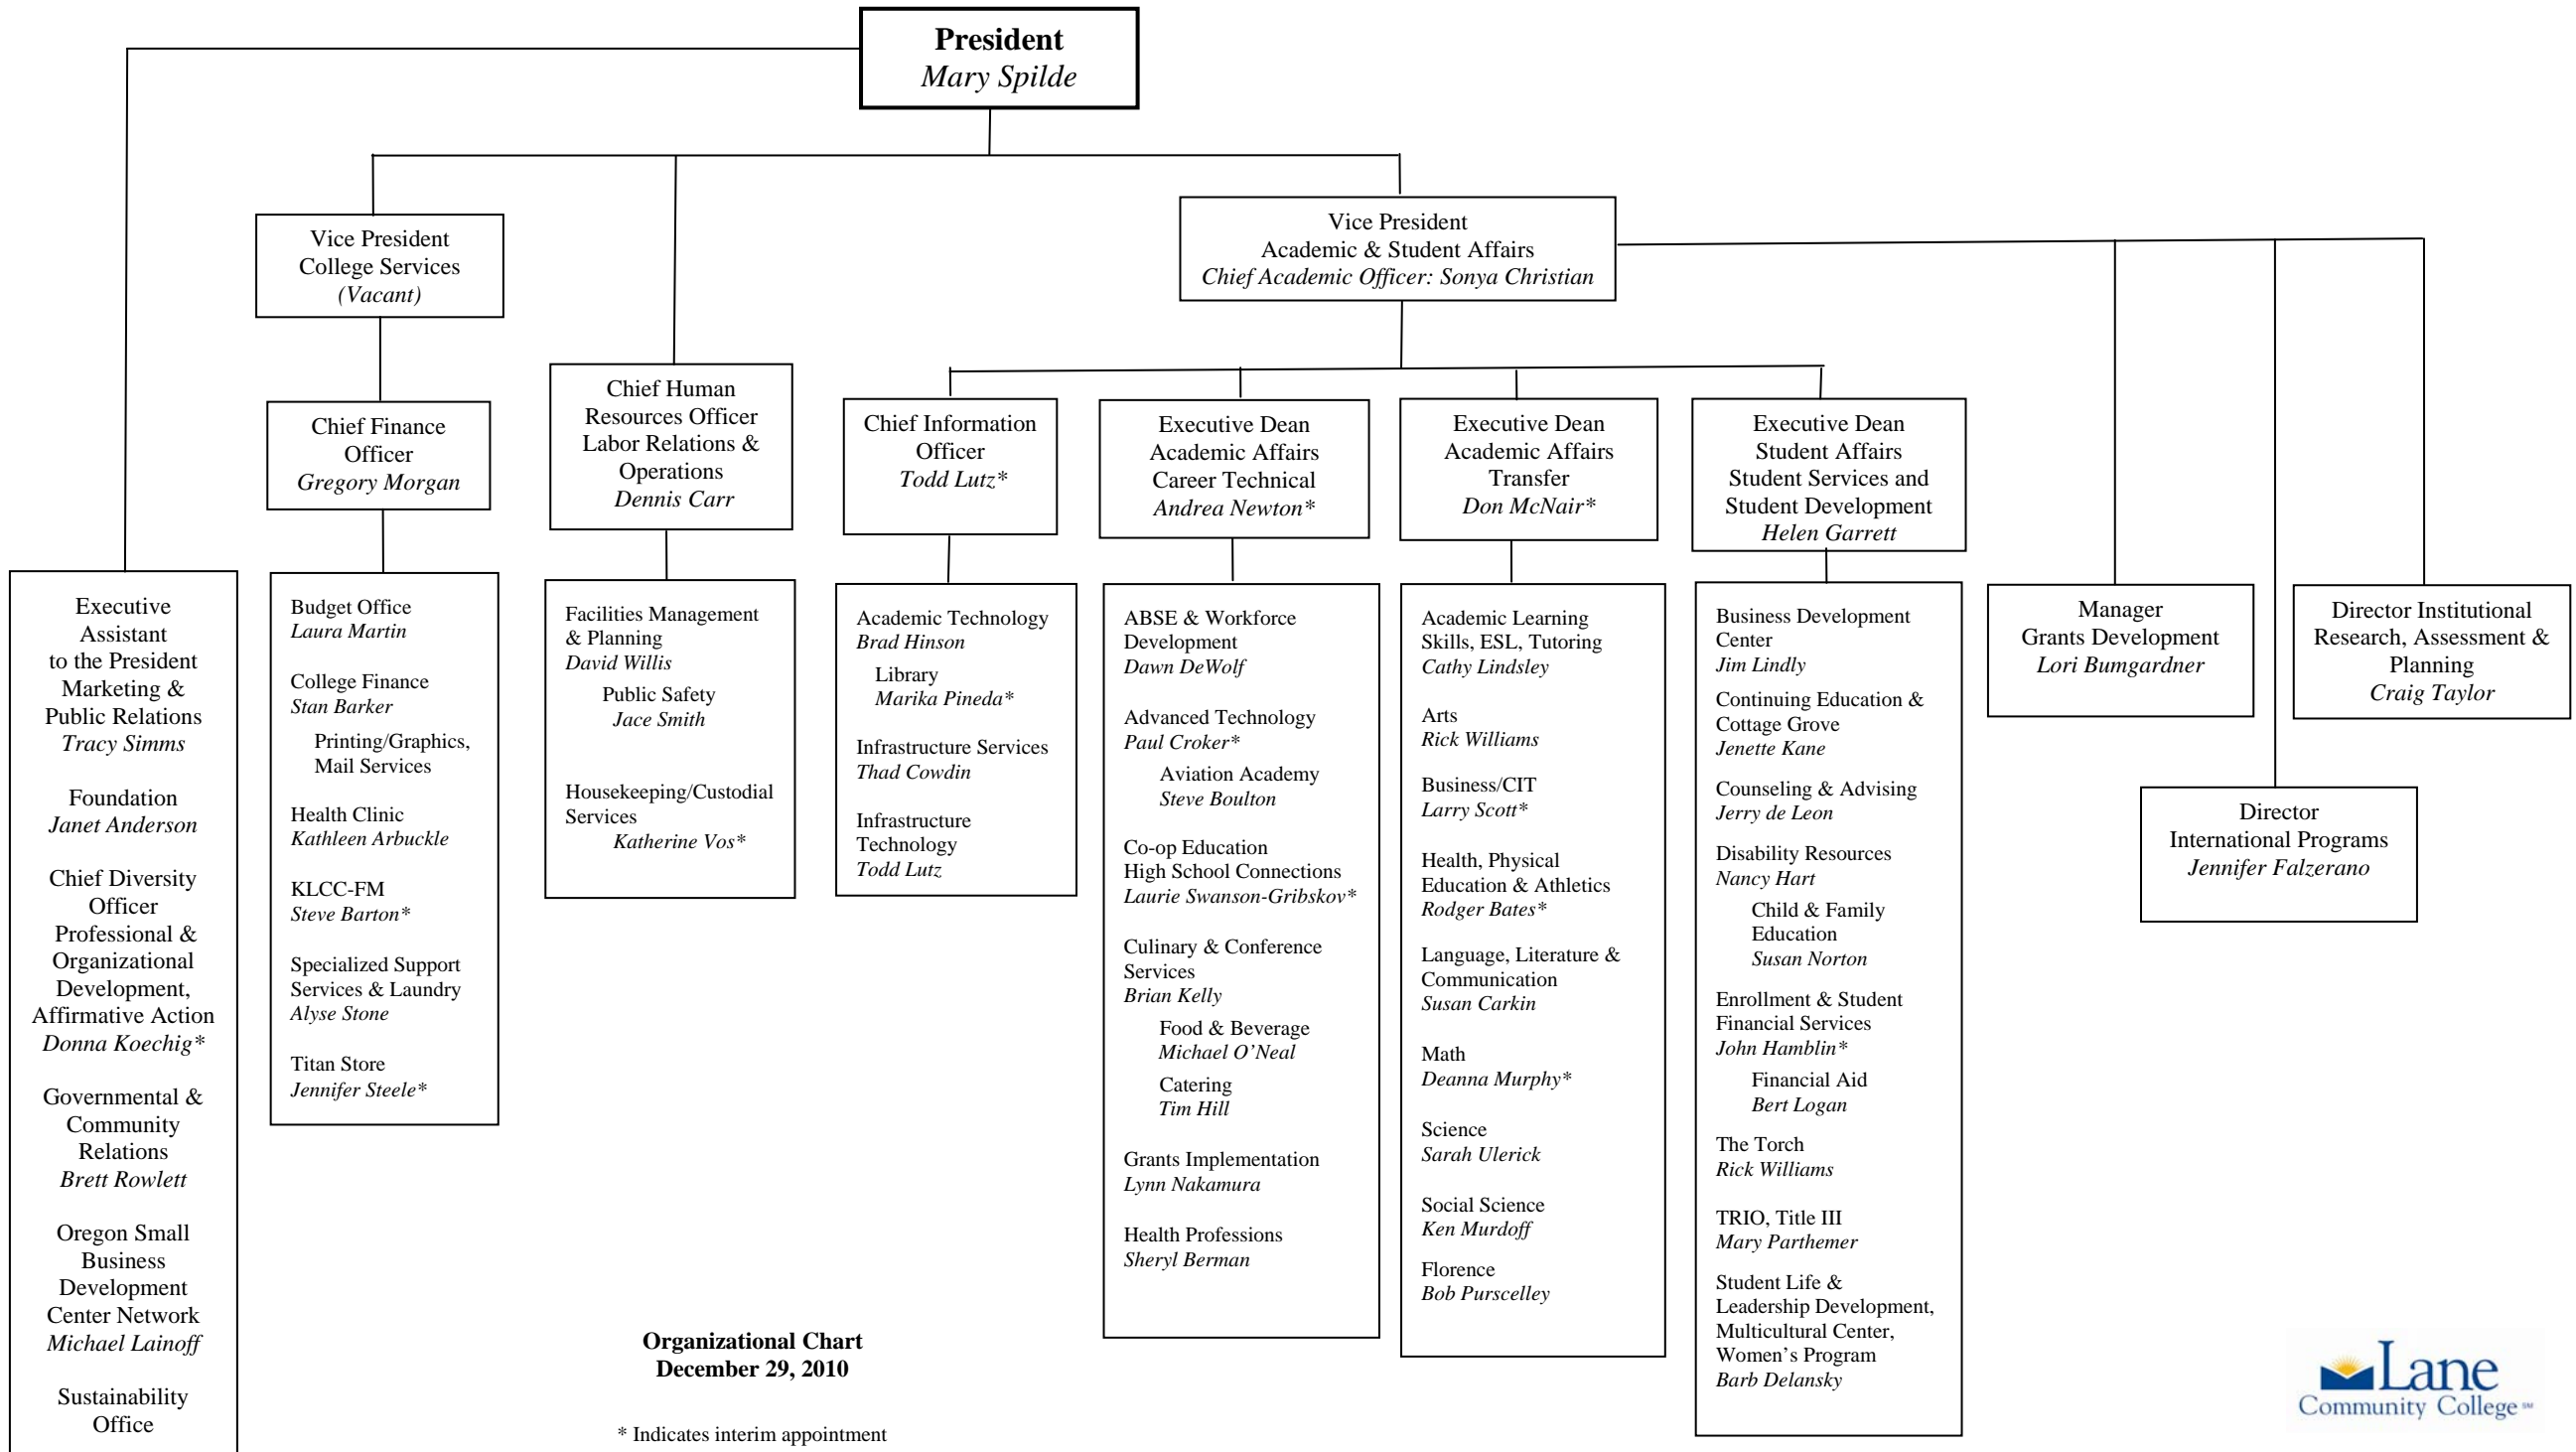

Lane Community College 2010-2011

**Organizational Chart
December 29, 2010**

* Indicates interim appointment